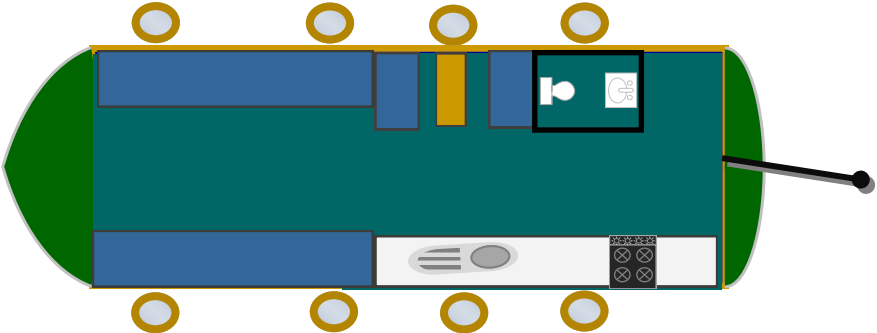

Sunshine—30ft Cruiser Stern Sea Otter

Saloon Galley Bathroom

Not to scale