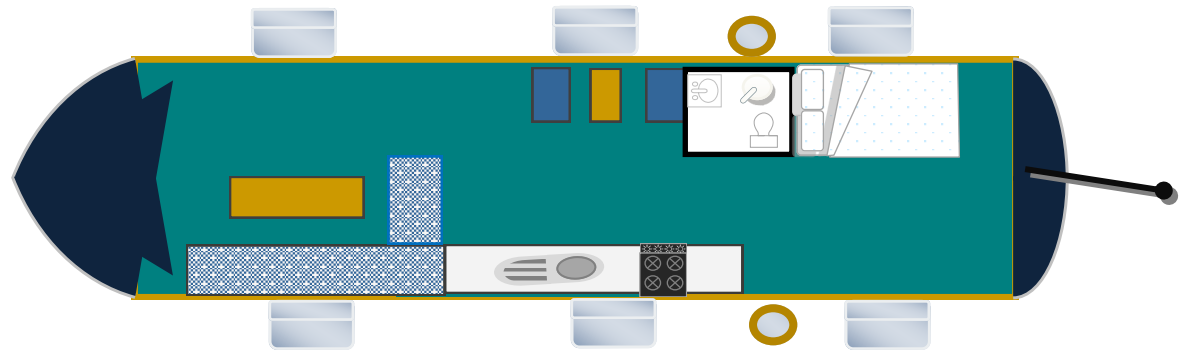

Puddleduck III—41ft Cruiser Stern Sea Otter

Saloon

Galley

Bathroom Bedroom

Not to scale