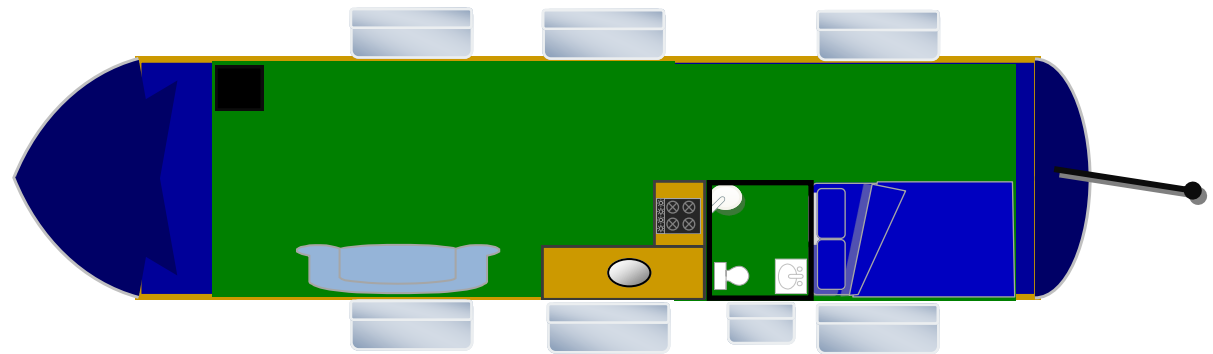

Bluebell — 42ft Cruiser Stern

Saloon

Kitchen

Bathroom

Bedroom

Not to scale