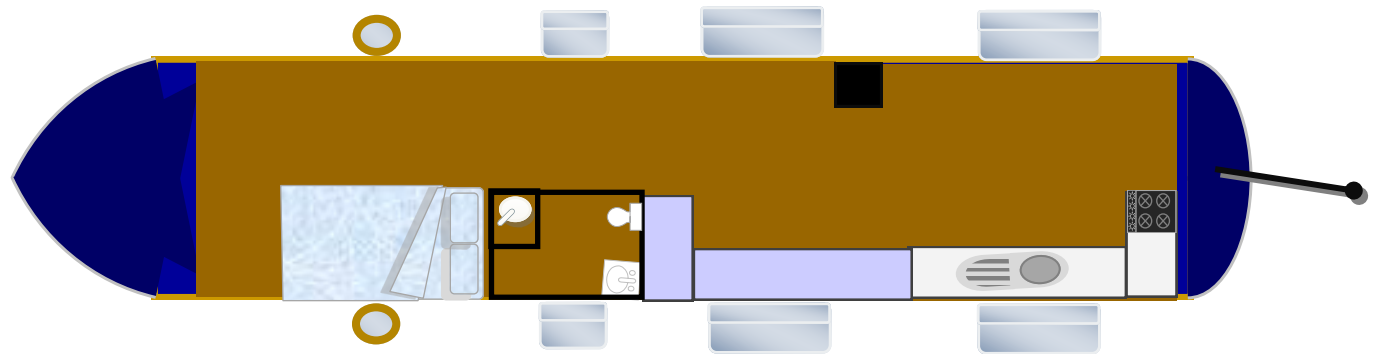

Annie's Song — 40ft Cruiser Stern

Bedroom

Bathroom

Saloon

Galley

Not to scale