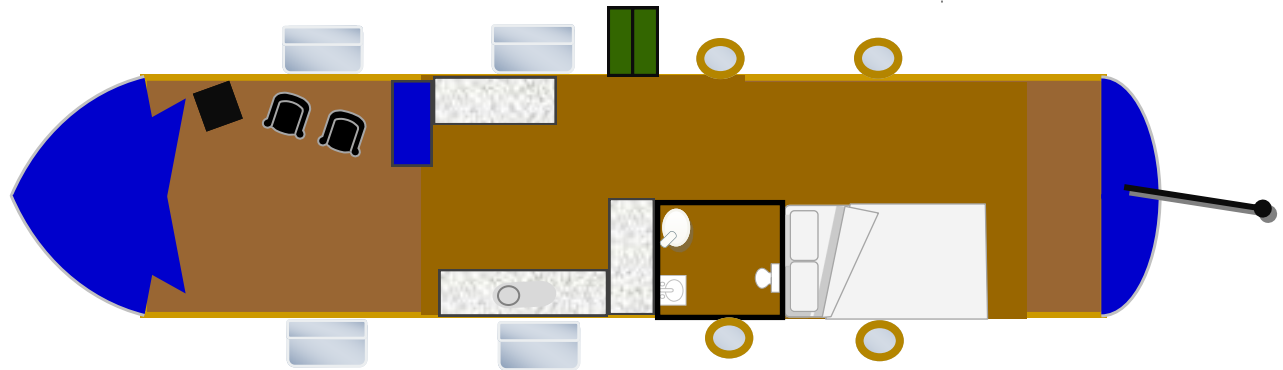

Sapphire—47ft Semi Traditional

Saloon

Galley

Bathroom

Bedroom

Not to scale