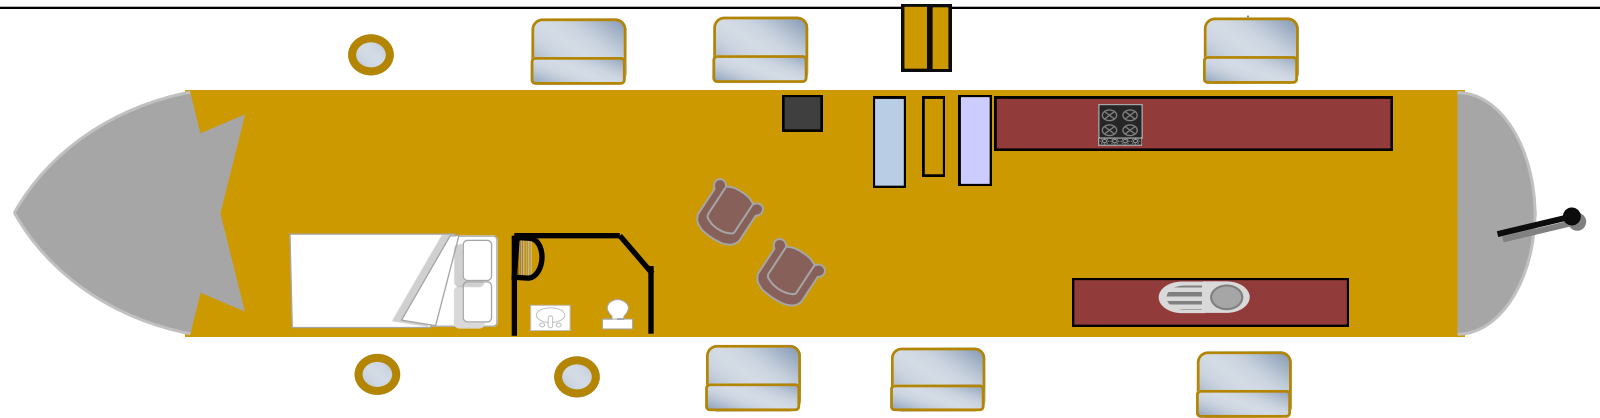

Narrowboat Rambling Rose - 57ft Traditional Stern

Bedroom

Bathroom

Saloon

Dinette

Galley

Not to scale