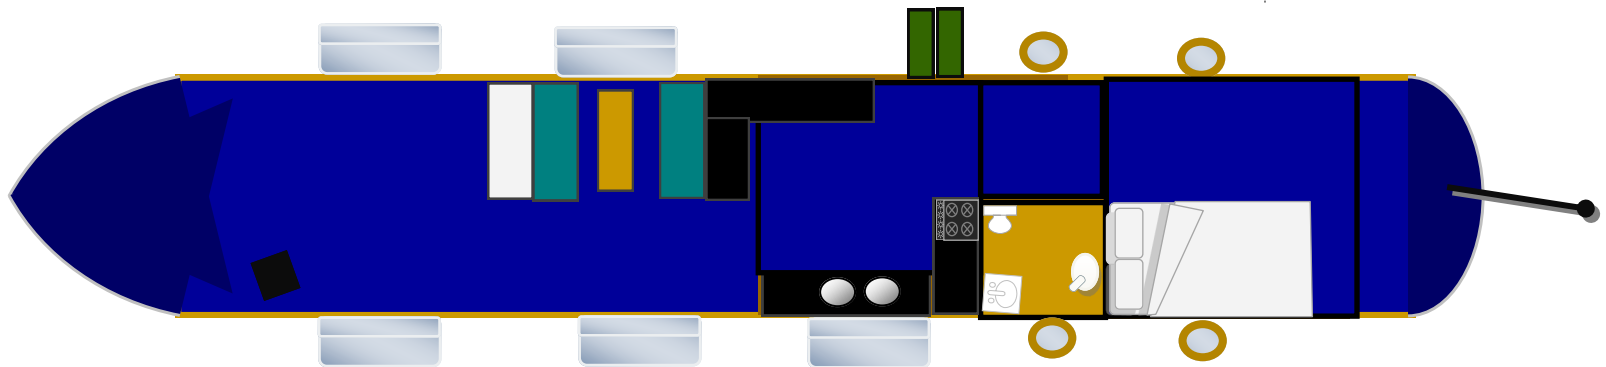

Heather May—58ft Cruiser Stern

Dinette

Saloon

Galley

Bathroom

Bedroom

Not to scale