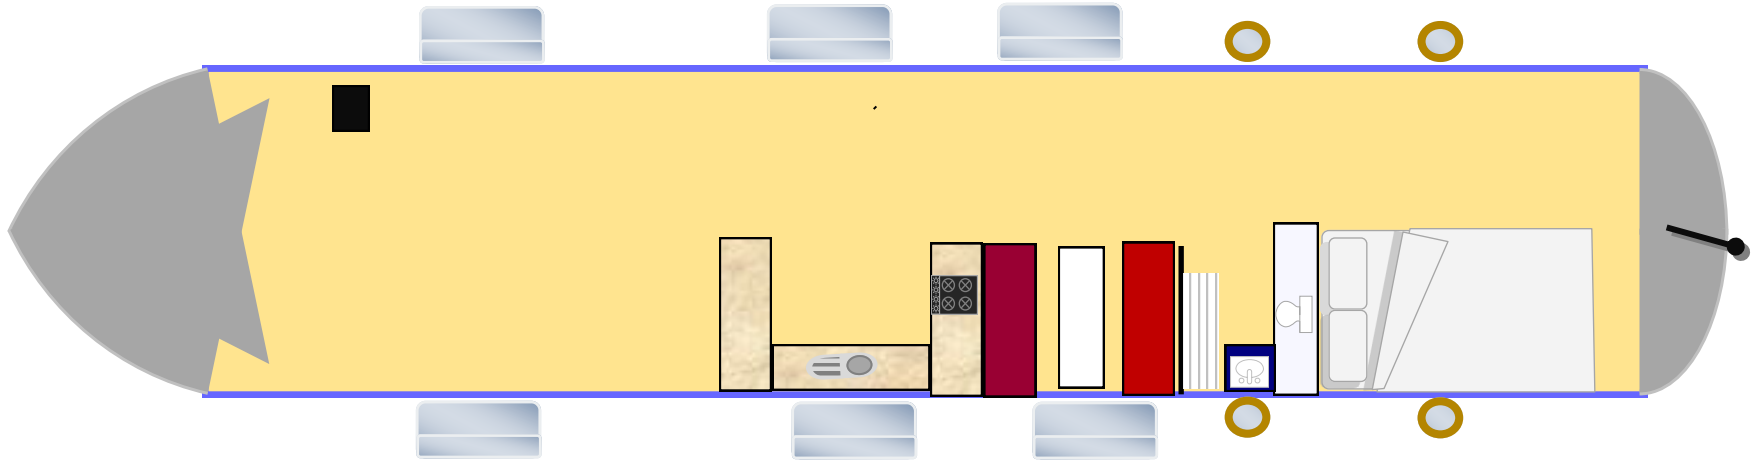

Eagle—55ft Semi Traditional

Saloon

Galley

Dinette

Bathroom

Bedroom