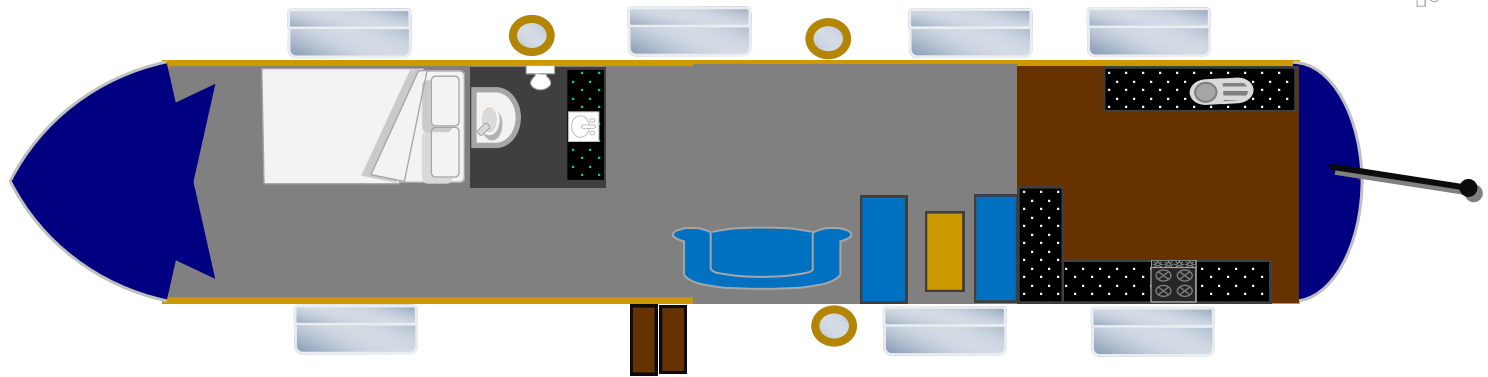

Our Time—62ft Semi Traditional

Saloon

Dinette

Galley

Bathroom

Toilet

Closet

Bedroom

Not to scale