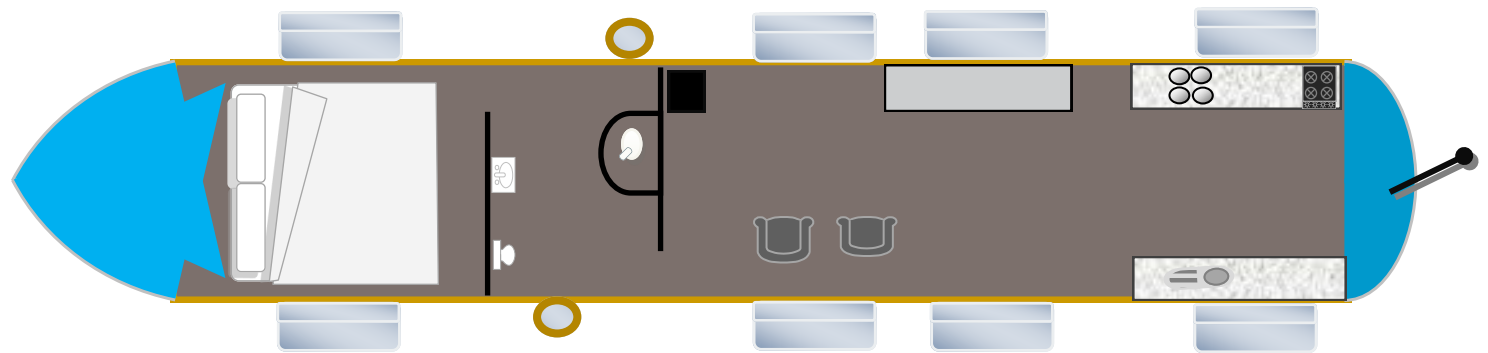

Tranquilo—57ft Semi Traditional Narrowboat

Bedroom

Bathroom

Saloon

Galley

Not to scale