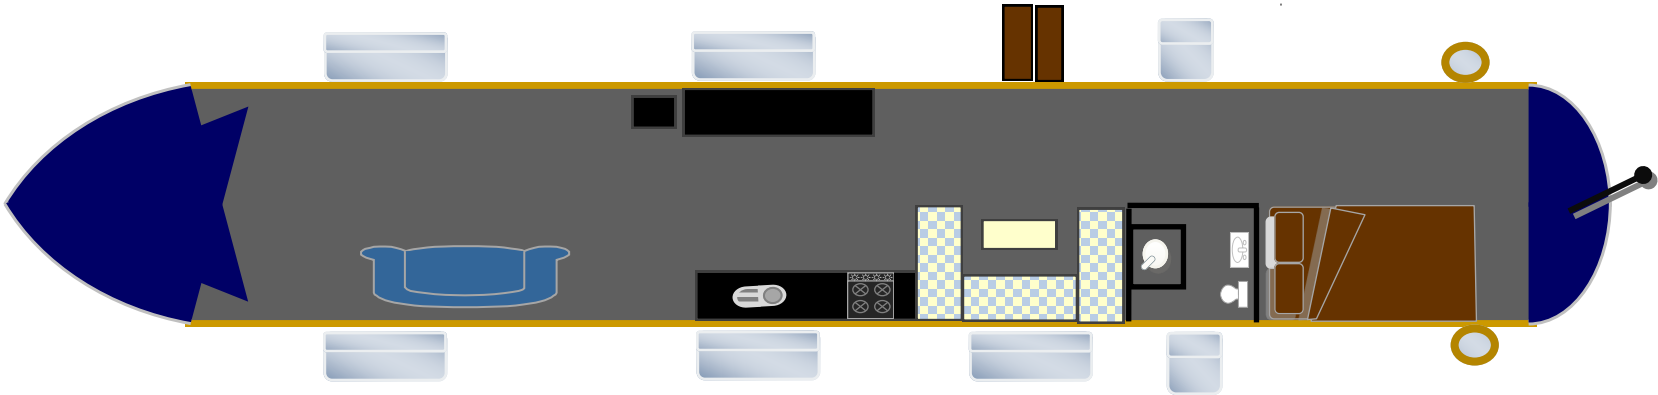

Islonian—60ft Traditional Narrowboat

Saloon

Galley

Dinette

Bathroom

Bedroom

Not to scale