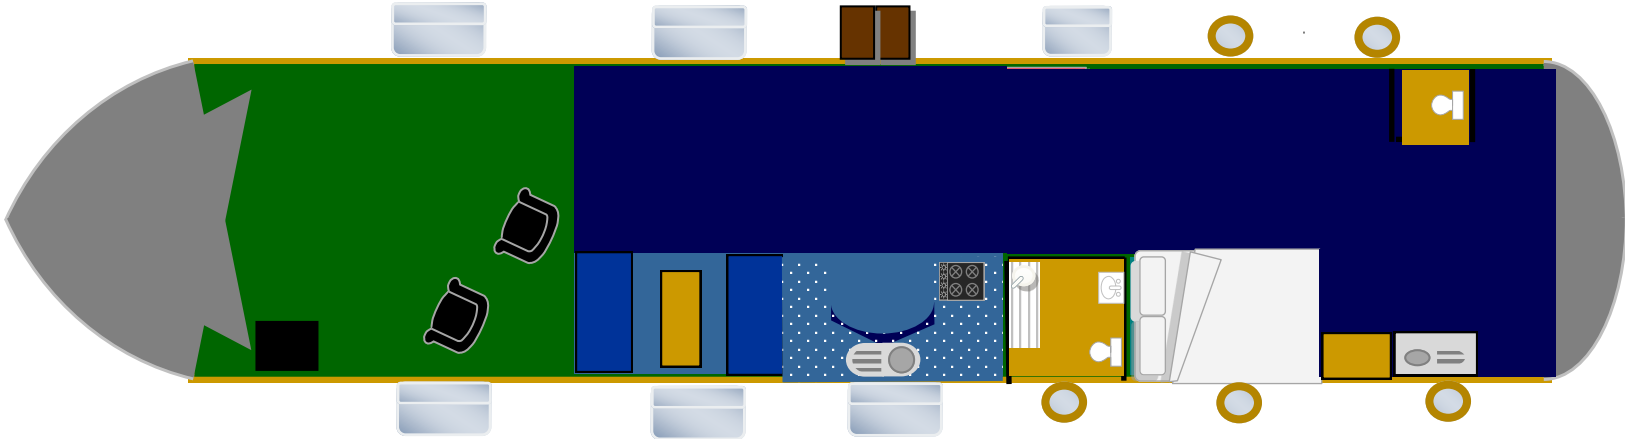

Great Escape - 60ft Semi Traditional

Not to scale

Saloon

Dinette

Galley

Bathroom

Bedroom

Utility Area/Bathroom