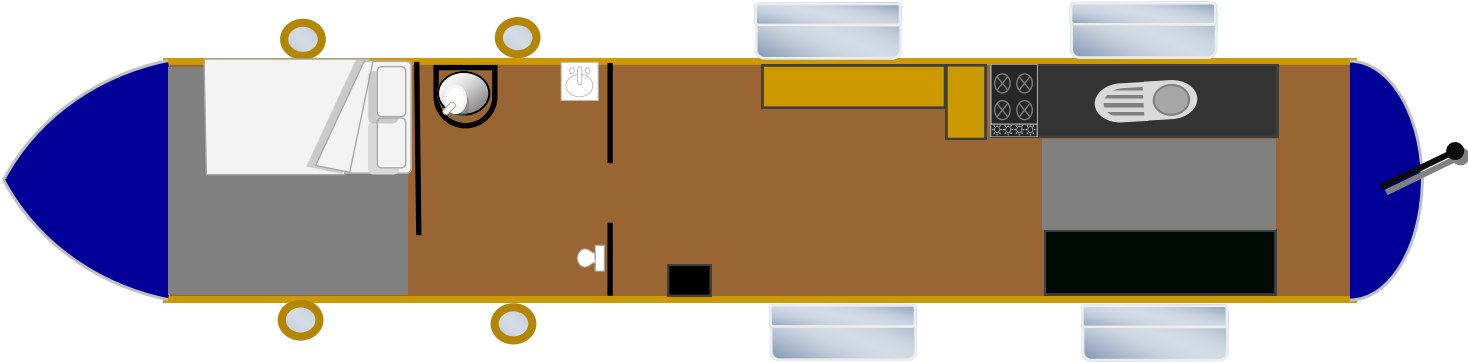

57ft Traditional Stern—Jus Chillin Again

Bedroom Bathroom Saloon Galley

Not to scale