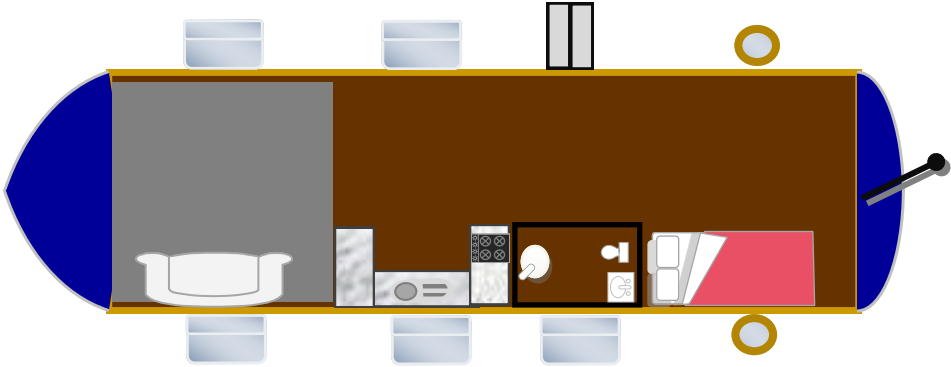

Jester—42ft Cruiser Stern

Saloon Galley Bathroom Bedroom

Not to scale