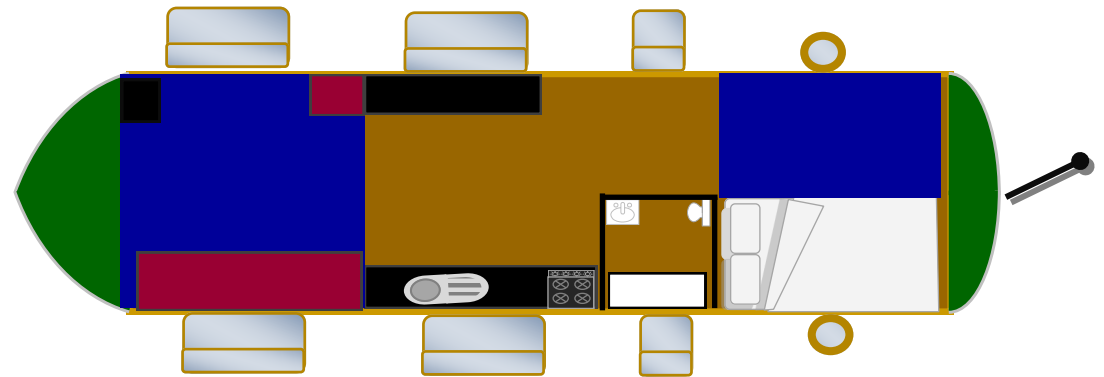

Idono—40ft Semi Traditional

Saloon

Galley

Bathroom

Bedroom

Not to scale