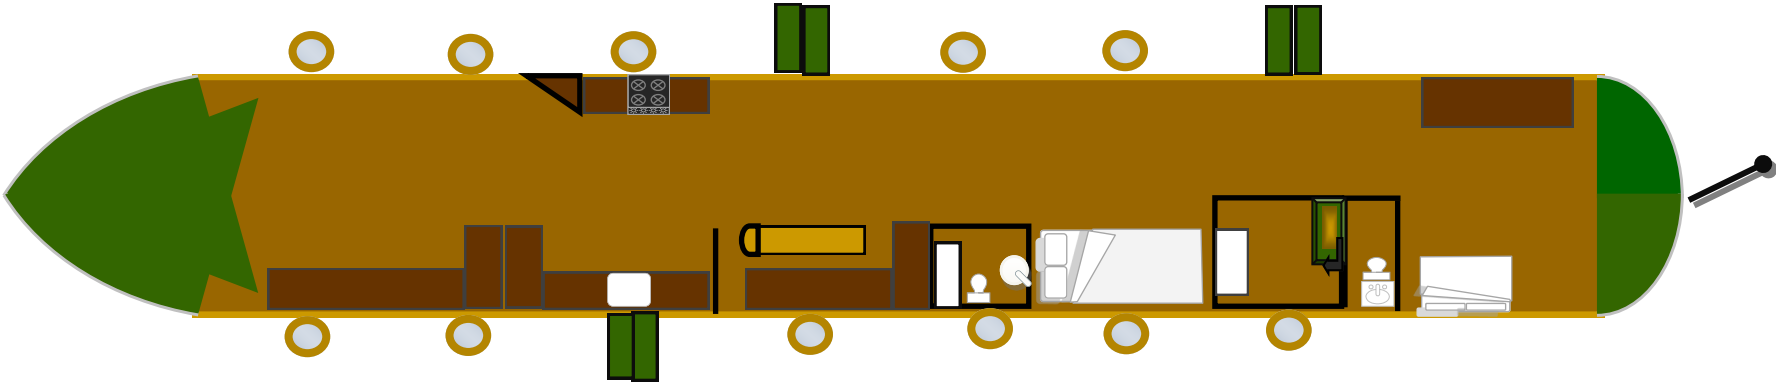

Anaconda—70ft Traditional All Electric Narrowboat

Saloon Galley Sitting/Dining Room Bathroom Bedroom Engine Room Toilet Closet Boatman's Cabin

Not to scale