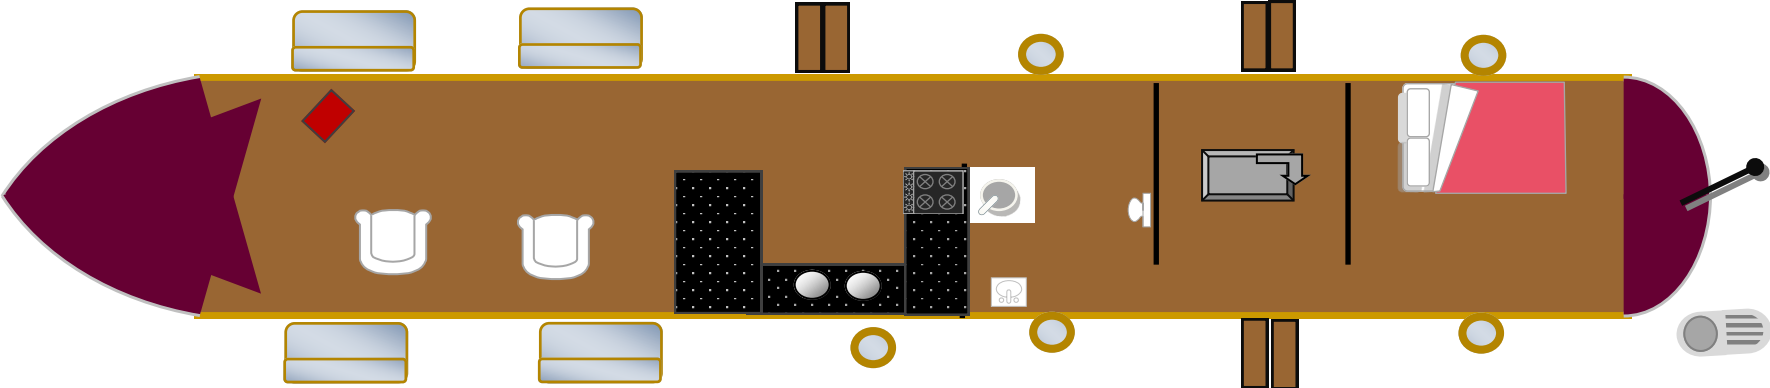

62ft Traditional Stern—Ulysses (Gardner 2LW Engine)

Saloon

Galley

Bathroom

Engine Room

Bedroom

Not to scale