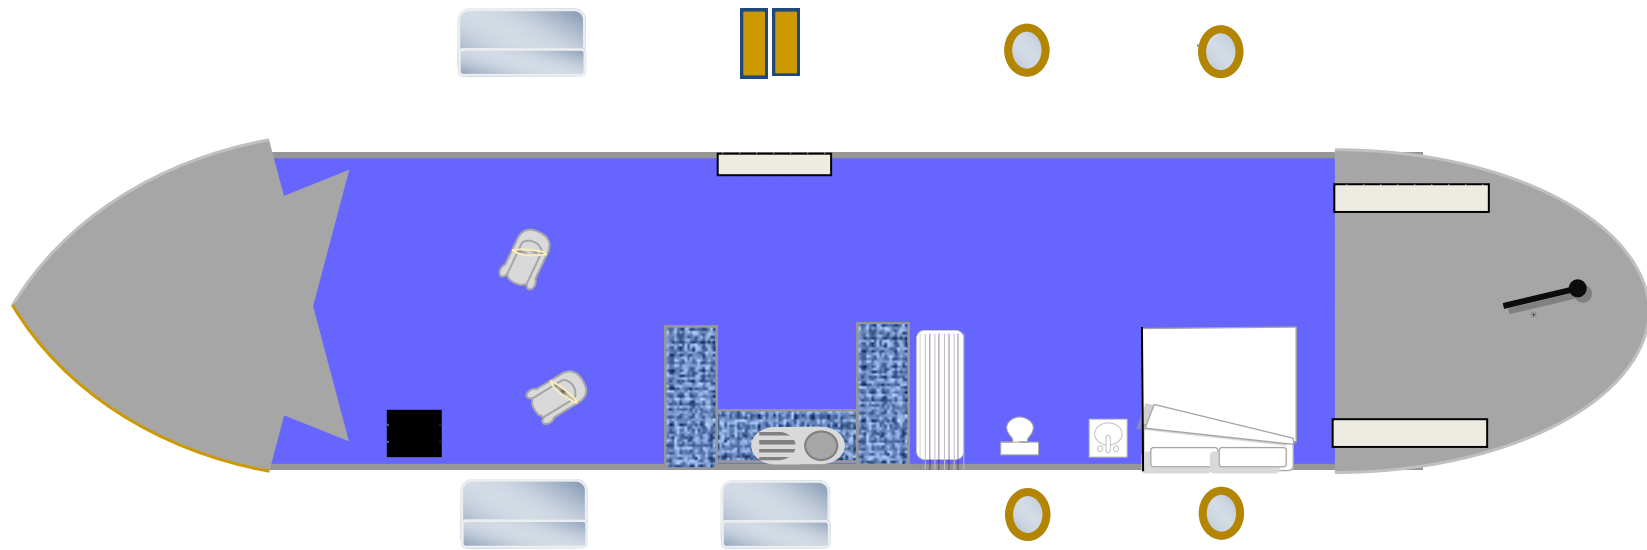

Narrowboat Zenith—62ft Semi Traditional Stern

Not to scale

Saloon

Galley

Bathroom

Bedroom