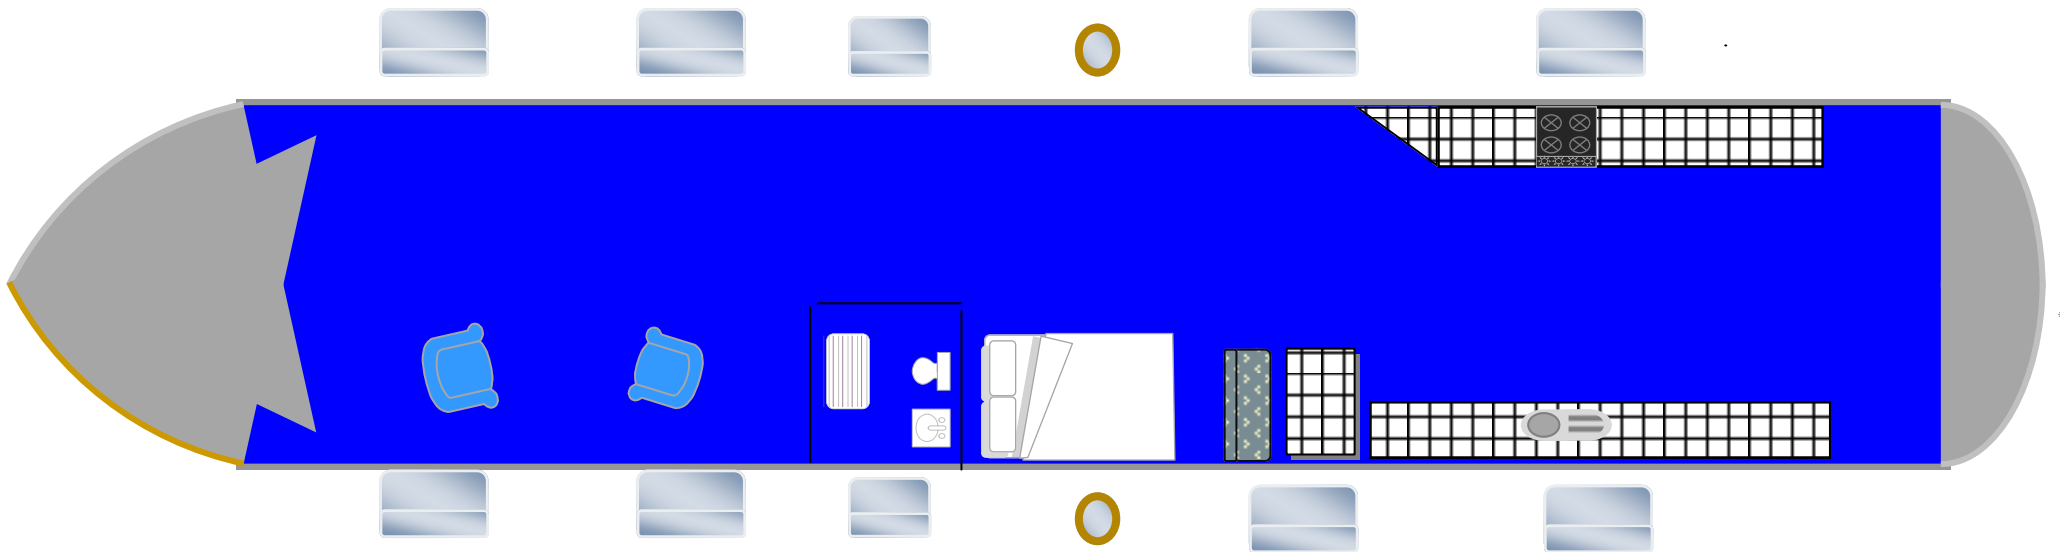

Narrowboat— Traa Dy Lloar 58ft Semi Traditional

Not to scale

Saloon

Bathroom

Bedroom

Dinette

Galley