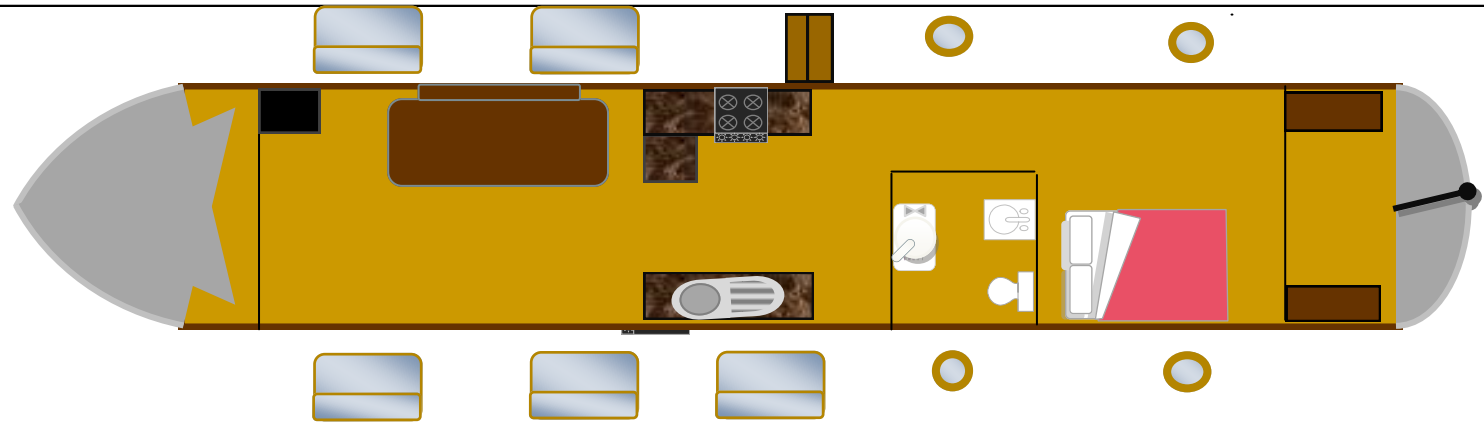

**Soldek — 60ft Semi Traditional**

Saloon

Galley

Bathroom

Bedroom

**Not to scale**