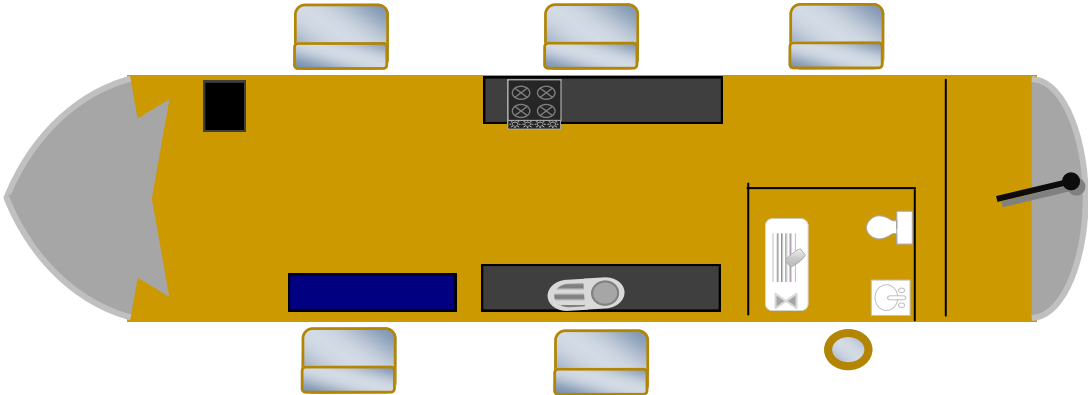

31ft Cruiser Stern

Saloon Galley Bathroom

Not to scale