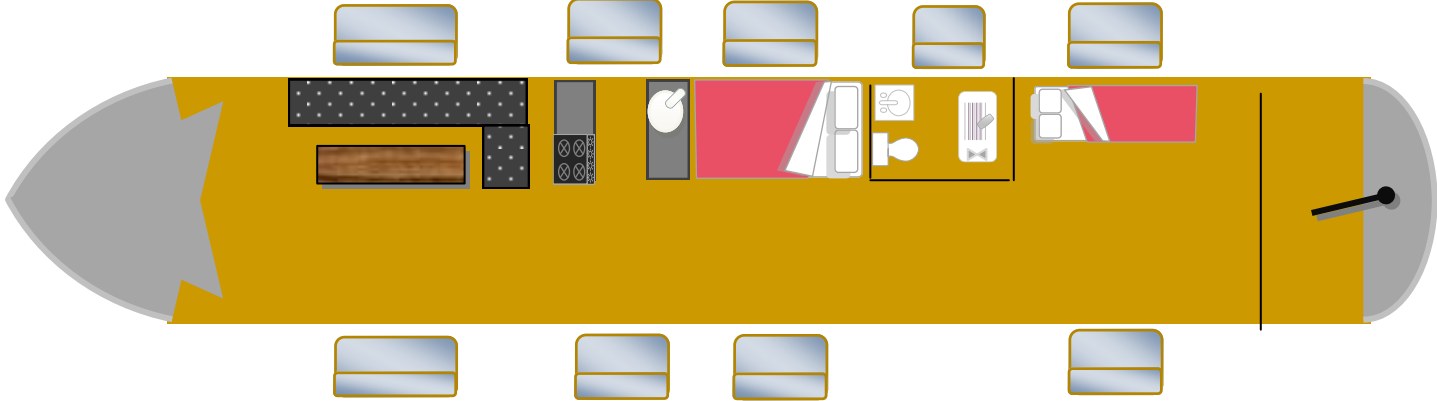

52ft Cruiser Stern

Saloon Galley Bedroom Bathroom Beeroom

Not to scale